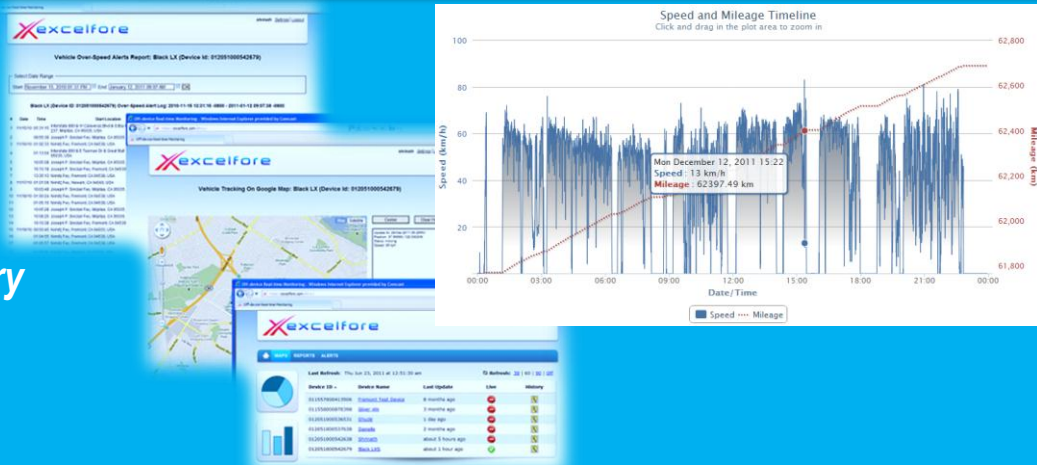

Real Time Performance Tracking

- *Speed*
- *Altitude*
- *Stop points*
- *Map Route History*

To purchase this product please contact:
India – Excelfore India Sales
World Wide - Excelfore Sales

Family and Friends Connected All the time